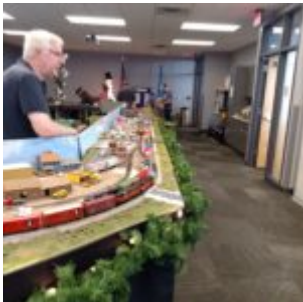

# 2016 Prairie West Library

A couple of pictures from DSED with the modular layout from the Prairie West Library, Sioux Falls, SD – Dec 3, 2016.

Every space filled with trains

Jim K's N Scale was a hit

Decorations Galore

Track inspecting

Todd M's S Gauge Polar Express

Trains a rollin

Track Inspection time

Phil R. Preparing for operations

Jim K. Assisting young engineers

Earning an  
engineering  
certificate on  
the DSED  
switching layout

Fun running  
trains

—