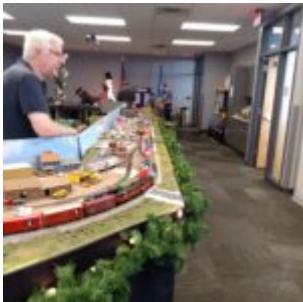

2016 Prairie West Library

A couple of pictures from DSED with the modular layout from the Prairie West Library, Sioux Falls, SD – Dec 3, 2016.

Every space filled with trains

Jim K's N Scale was a hit

Decorations Galore

Track inspecting

Todd M's S Gauge Polar Express

Trains a rollin

Track Inspection time

Phil R. Preparing for operations

Jim K. Assisting young engineers

Earning an engineering certificate on the DSED switching layout

Fun running trains

—