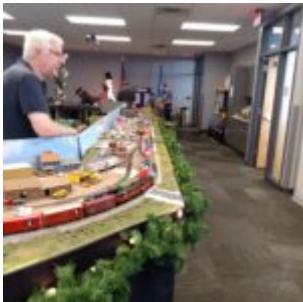

2016 Prairie West Library

A couple of pictures from DSED with the modular layout from the Prairie West Library, Sioux Falls, SD – Dec 3, 2016.

Every space filled with trains

Jim K's N Scale was a hit

Decorations Galore

Track inspecting

Todd M's S Gauge Polar Express

Trains a rollin

Track Inspection time

Phil R. Preparing for operations

Jim K. Assisting young engineers

Earning an
engineering
certificate on
the DSED
switching layout

Fun running
trains

—